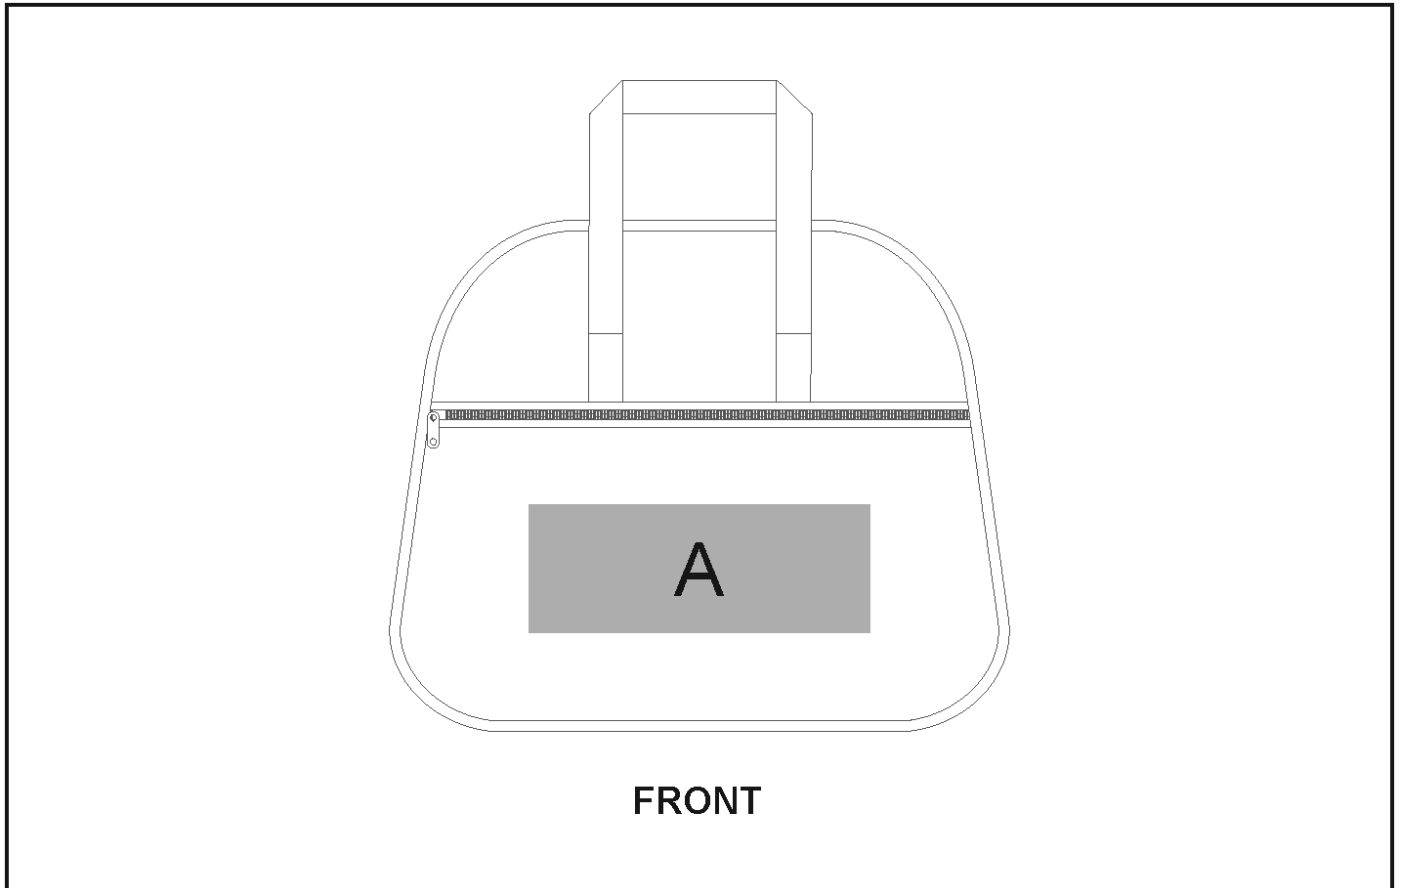

### Need to know:

- - Includes 1-Colour, 1-Position Screen Print (setup fee applies)

### **Position A**

1. Screen Print (SA)  
1 Colour  
Size: 150mm wide x 60mm high
2. Digital Direct Transfer (DDT-D)  
Full Colour  
Size: 105mm wide x 60mm high
3. Digital Direct Transfer (DDT-A)  
Full Colour  
Size: 148mm wide x 60mm high
4. Digital Direct Transfer (DDT-B)  
Full Colour  
Size: 150mm wide x 60mm high